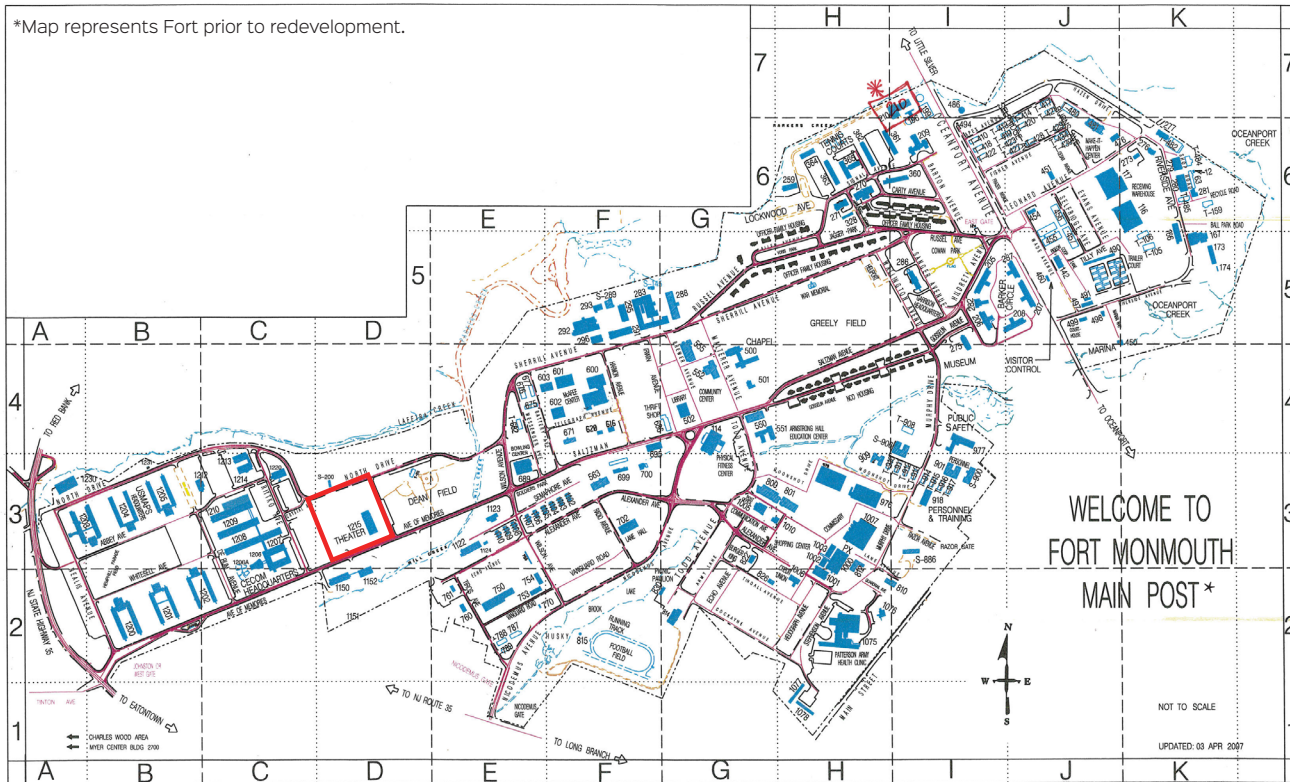

*Map represents Fort prior to redevelopment.

FORT MONMOUTH CONCEPT PLAN CONCEPT PLAN IN 2028 (20 - YEAR PLAN)

FMERA
06/20/14

FOR MORE INFORMATION PLEASE CONTACT:

FORT MONMOUTH ECONOMIC REVITALIZATION AUTHORITY (FMERA)

732-720-6350 | FMERAINfo@njeda.com | www.fortmonmouthnj.com