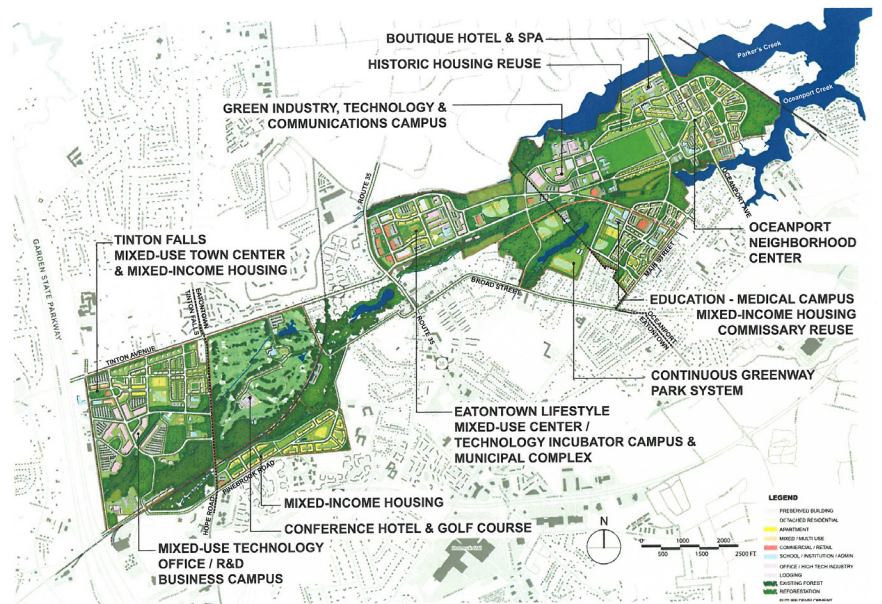

*Map represents Fort prior to redevelopment.

FORT MONMOUTH CONCEPT PLAN CONCEPT PLAN IN 2028 (20 - YEAR PLAN)

FMERA
06/20/14

FOR MORE INFORMATION PLEASE CONTACT:

FORT MONMOUTH ECONOMIC REVITALIZATION AUTHORITY (FMERA)

732-720-6350 | FMERAINfo@njeda.com | www.fortmonmouthnj.com